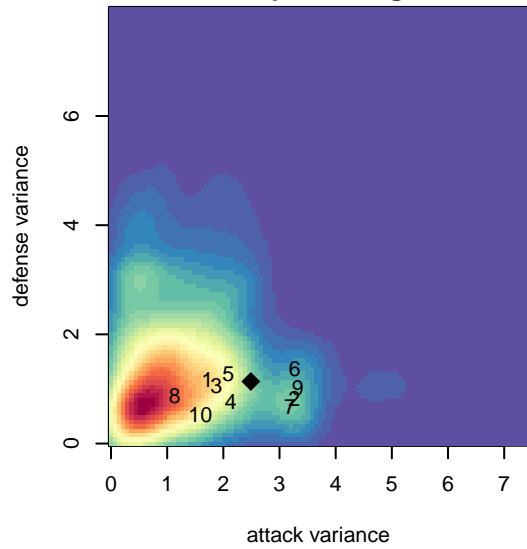

FPSC Fury Black B00

Franklin Pierce SC
 Tacoma, WA
 B00 total strength=1741
 attack=30.63 defense=22.28
 fall league = PSPL WSPL 1 U17

alt names used:
 FPSC FURY B00 BLACK
 FPSC Fury B00 Black
 FPSC FURY B00 BLACK (WA)
 FPSC Fury B00 Black
 FPSC Fury B00 Black
 FPSC FURY B00 BLACK (WA)

**attack and defense variance (black dot)
relative to other teams
and top 10 in region**

**attack and defense rating
relative to others at age
and all opponents in last 13 months**

Performance relative to 13 month average