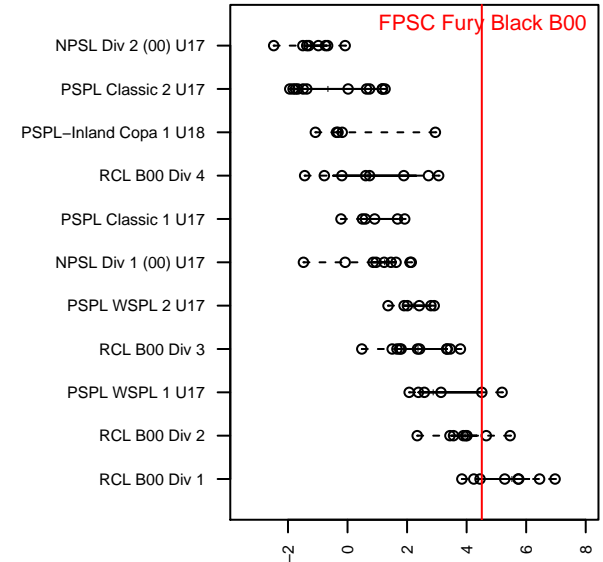

FPSC Fury Black B00

Franklin Pierce SC
 Tacoma, WA
 B00 total strength=1741
 attack=30.63 defense=22.28
 fall league = PSPL WSPL 1 U17

alt names used:
 FPSC FURY B00 BLACK
 FPSC Fury B00 Black
 FPSC FURY B00 BLACK (WA)
 FPSC Fury B00 Black
 FPSC Fury B00 Black
 FPSC FURY B00 BLACK (WA)

**attack and defense variance (black dot)
relative to other teams
and top 10 in region**

**attack and defense rating
relative to others at age
and all opponents in last 13 months**

Performance relative to 13 month average