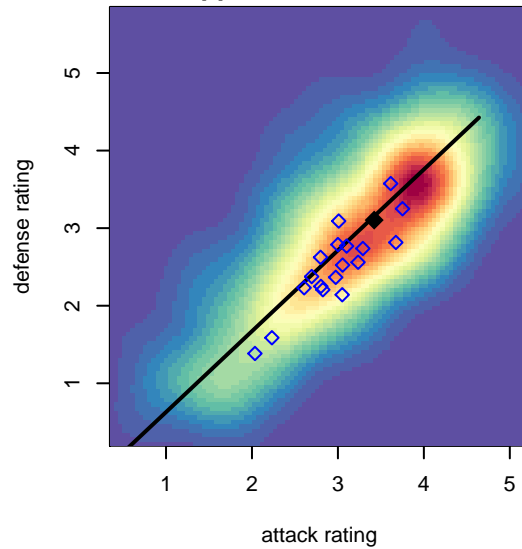

FPSC Fury Black B00

Franklin Pierce SC
 Tacoma, WA
 B00 total strength=1741
 attack=30.63 defense=22.28
 fall league = PSPL WSPL 1 U17

alt names used:
 FPSC FURY B00 BLACK
 FPSC Fury B00 Black
 FPSC FURY B00 BLACK (WA)
 FPSC Fury B00 Black
 FPSC Fury B00 Black
 FPSC FURY B00 BLACK (WA)

**attack and defense variance (black dot)
relative to other teams
and top 10 in region**

**attack and defense rating
relative to others at age
and all opponents in last 13 months**

Performance relative to 13 month average