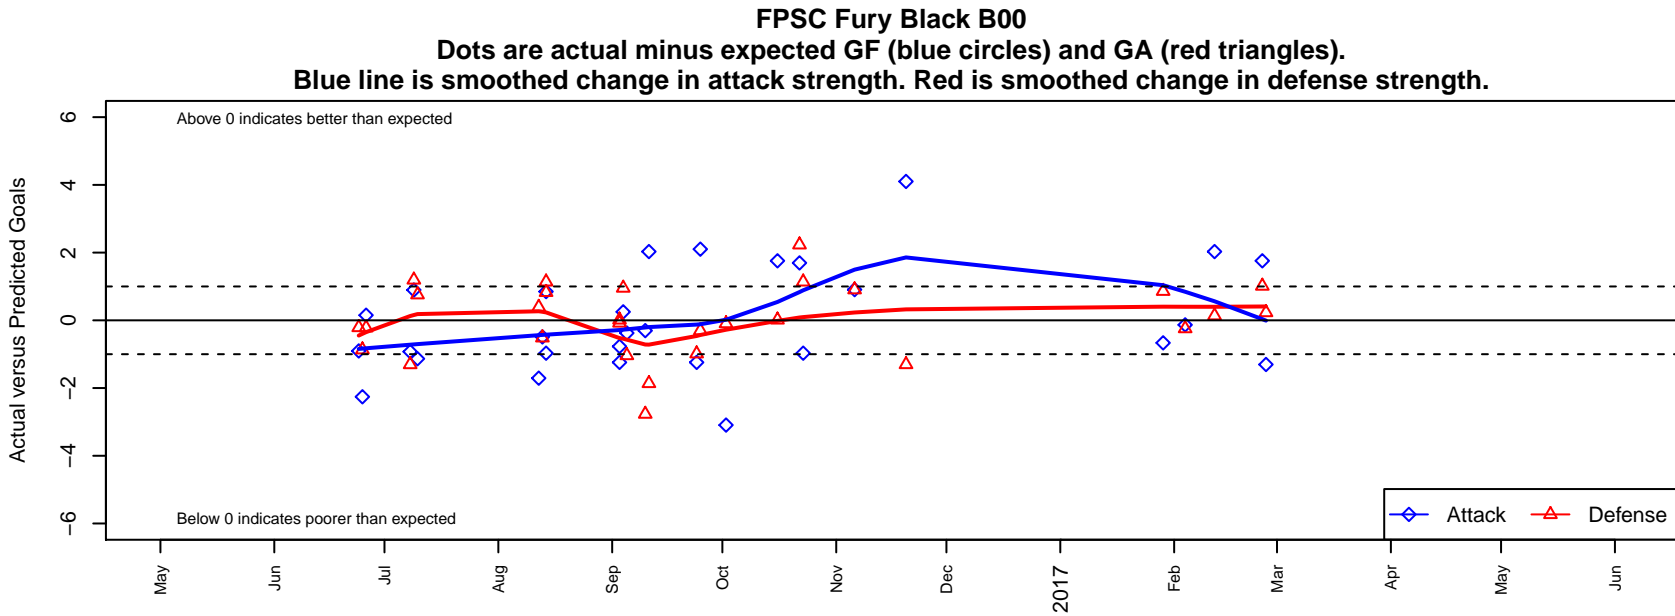

FPSC Fury Black B00

Franklin Pierce SC
 Tacoma, WA
 B00 total strength=1741
 attack=30.63 defense=22.28
 fall league = PSPL WSPL 1 U17

alt names used:
 FPSC FURY B00 BLACK
 FPSC Fury B00 Black
 FPSC FURY B00 BLACK (WA)
 FPSC Fury B00 Black
 FPSC Fury B00 Black
 FPSC FURY B00 BLACK (WA)

**attack and defense variance (black dot)
relative to other teams
and top 10 in region**

**attack and defense rating
relative to others at age
and all opponents in last 13 months**

Performance relative to 13 month average